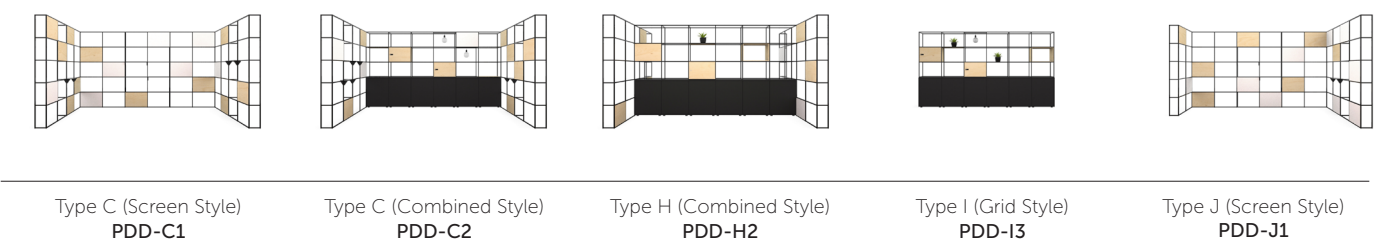

Variations