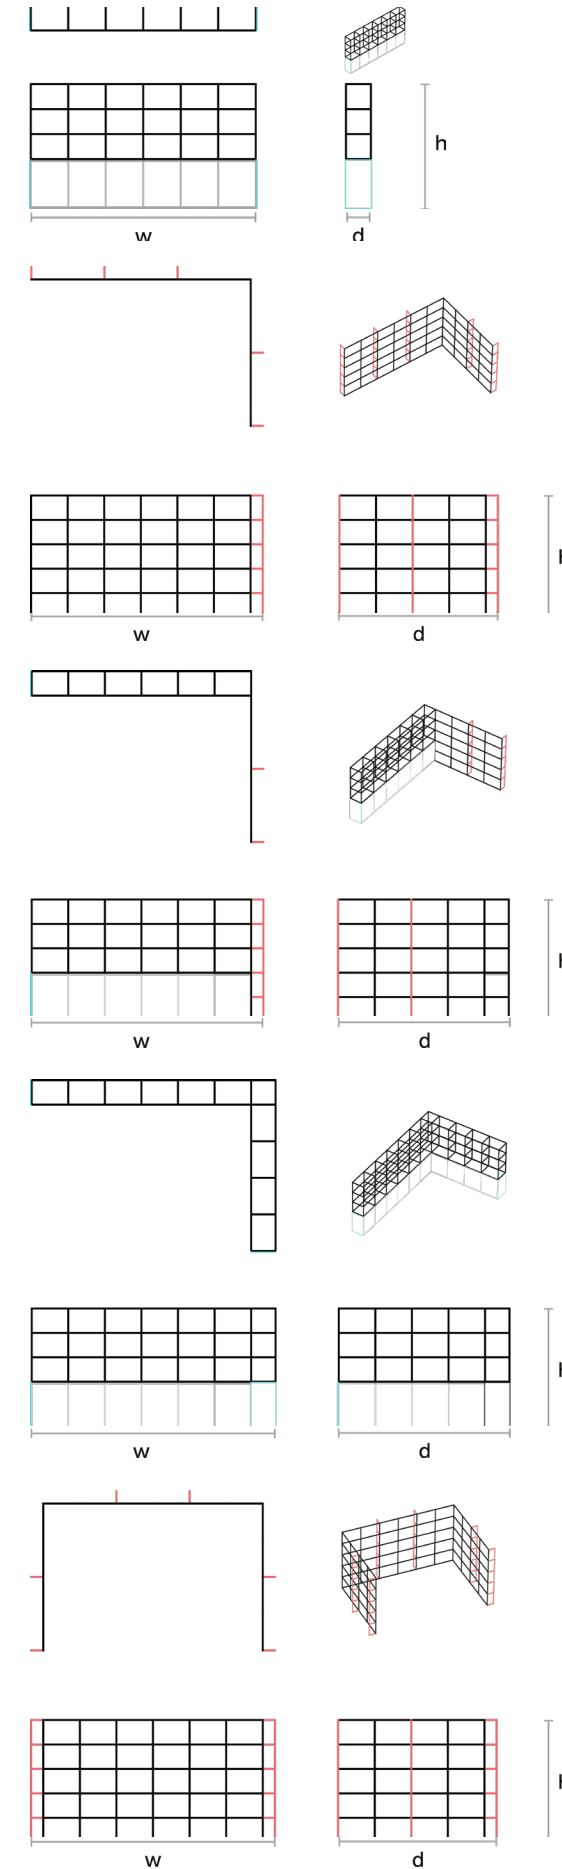

Dual Collaboration Space with Sheer Curtains

Dimensions (inches)

X = number of modules wide, Y = number of modules deep, Z = number of modules high in the middle run

Type I (Grid Style)

| Module Size | Base Height | Overall Width | Overall Depth | Overall Height |
|-----------------|--------------|-----------------|---------------|----------------------------|
| 16' x 16' x 16' | 0/4'/29'/48' | 16 * X + 1 1/2" | 16 1/2" | 16 * Z + BaseHeight + 1/2" |
| 24' x 16' x 16' | 0/4'/29'/48' | 24 * X + 1 1/2" | 16 1/2" | 16 * Z + BaseHeight + 1/2" |
| 24' x 24' x 24' | 0/4'/29'/48' | 24 * X + 1 1/2" | 24 1/2" | 24 * Z + BaseHeight + 1/2" |

Type L (Screen Style)

| Module Size | Base Height | Overall Width | Overall Depth | Overall Height |
|-----------------|-------------|-----------------|-----------------|----------------|
| 16' x 16' x 16' | 0 | 16 * X + 8 1/2" | 16 * Y + 8 1/2" | 16 * Z + 1/2" |
| 24' x 16' x 16' | 0 | 24 * X + 8 1/2" | 24 * Y + 8 1/2" | 16 * Z + 1/2" |
| 24' x 24' x 24' | 0 | 24 * X + 8 1/2" | 24 * Y + 8 1/2" | 24 * Z + 1/2" |

Type L (Grid Style)

| Module Size | Base Height | Overall Width | Overall Depth | Overall Height |
|-----------------|--------------|------------------|-------------------|----------------------------|
| 16' x 16' x 16' | 0/4'/29'/48' | 16 * X + 16 1/2" | 400 * Y + 16 1/2" | 16 * Z + BaseHeight + 1/2" |
| 24' x 16' x 16' | 0/4'/29'/48' | 24 * X + 16 1/2" | 600 * Y + 16 1/2" | 16 * Z + BaseHeight + 1/2" |
| 24' x 24' x 24' | 0/4'/29'/48' | 24 * X + 626" | 600 * Y + 24 1/4" | 24 * Z + BaseHeight + 1/2" |