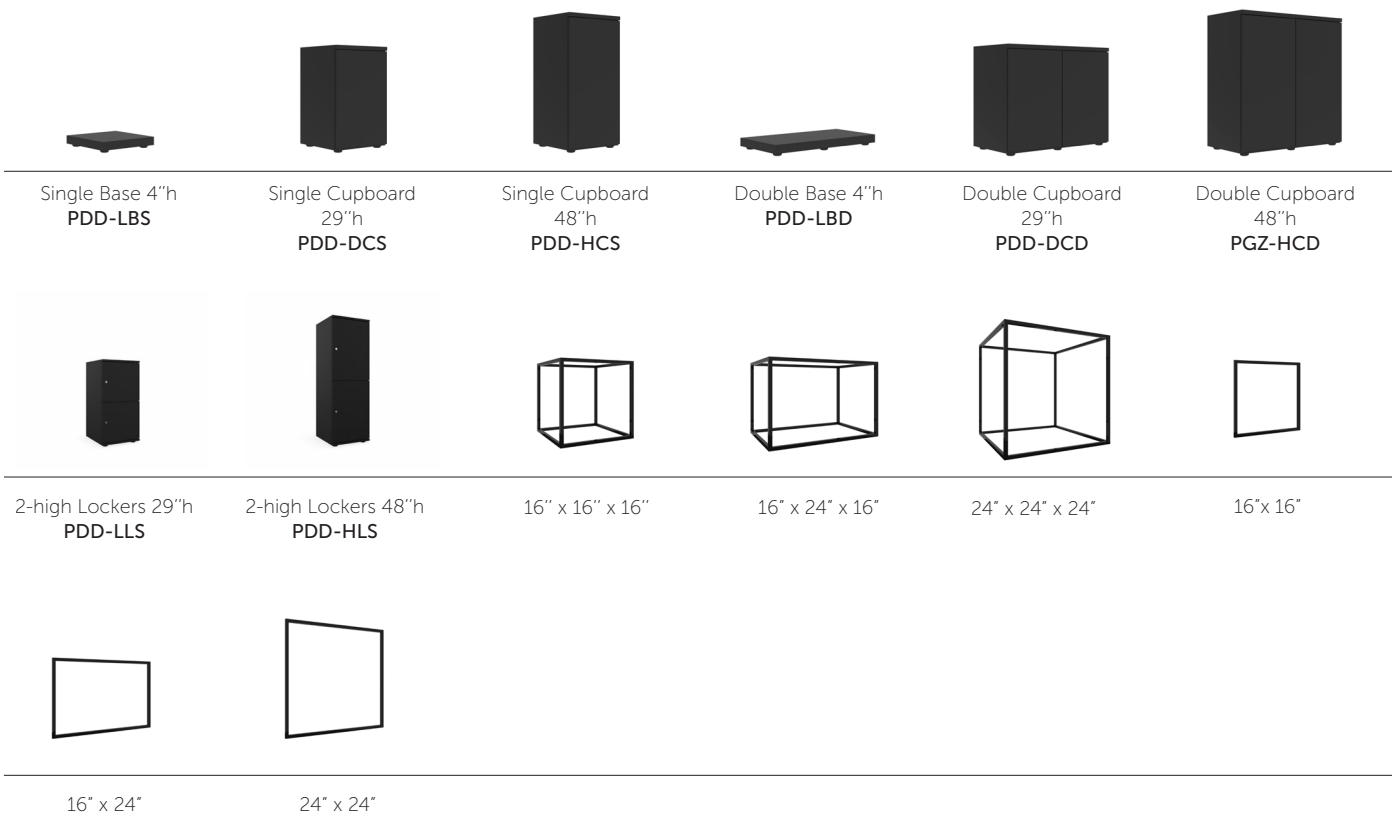

Palisades II

A space-defining solution available in both linear and curved variations, an elegant expression of architecture within architecture, curating space division without building walls.

Linear

Components