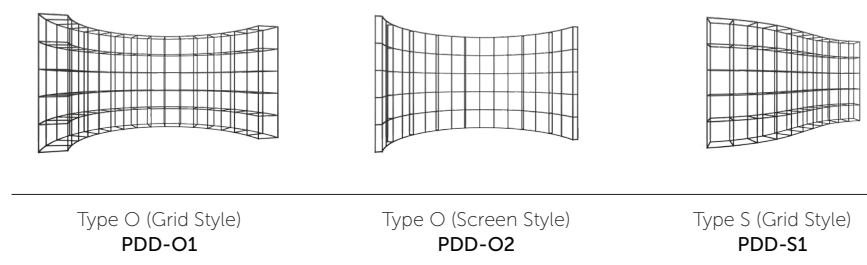

Curved

Components

Variations